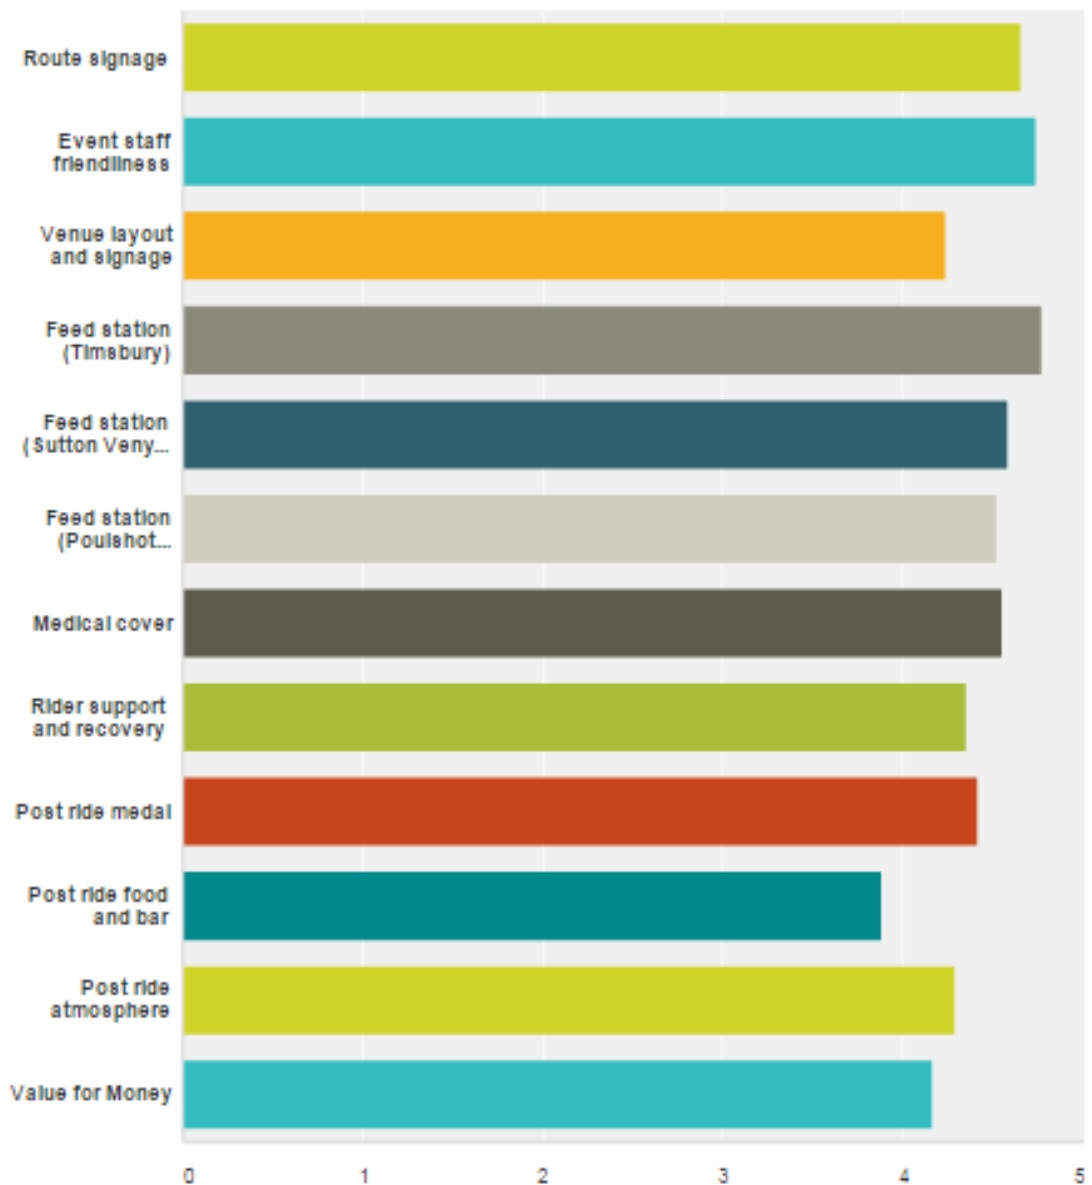

Bike Bath 2016 Rider Feedback

The results from our Bike Bath 2016 rider survey are summarised below.

EVENT ADMIN

In the following graph, the rating scales are:

1 – Poor 2 - Weak 3 – Satisfactory 4 – Good 5 – Very Good

EVENT DAY

In the following graph, the rating scales are:

1 – Poor 2 - Weak 3 – Satisfactory 4 – Good 5 – Very Good

Please rate the Bike Bath ride by selecting a response for each element of the event

Answered: 100 Skipped: 0

RIDE DIFFICULTY

How demanding did you find your ride?

Answered: 99 Skipped: 1