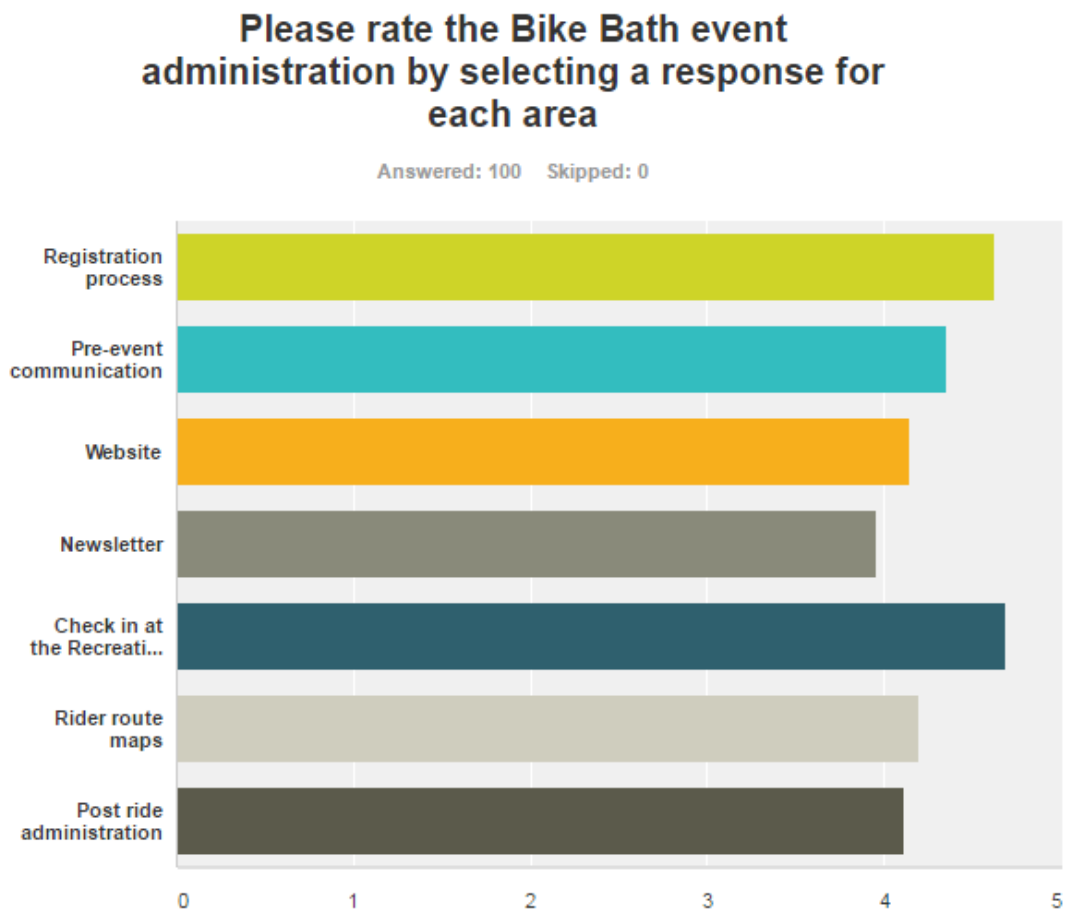

Bike Bath 2016 Rider Feedback

The results from our Bike Bath 2016 rider survey are summarised below.

EVENT ADMIN

In the following graph, the rating scales are:

1 – Poor 2 - Weak 3 – Satisfactory 4 – Good 5 – Very Good

EVENT DAY

In the following graph, the rating scales are:

1 – Poor 2 - Weak 3 – Satisfactory 4 – Good 5 – Very Good

Please rate the Bike Bath ride by selecting a response for each element of the event

Answered: 100 Skipped: 0