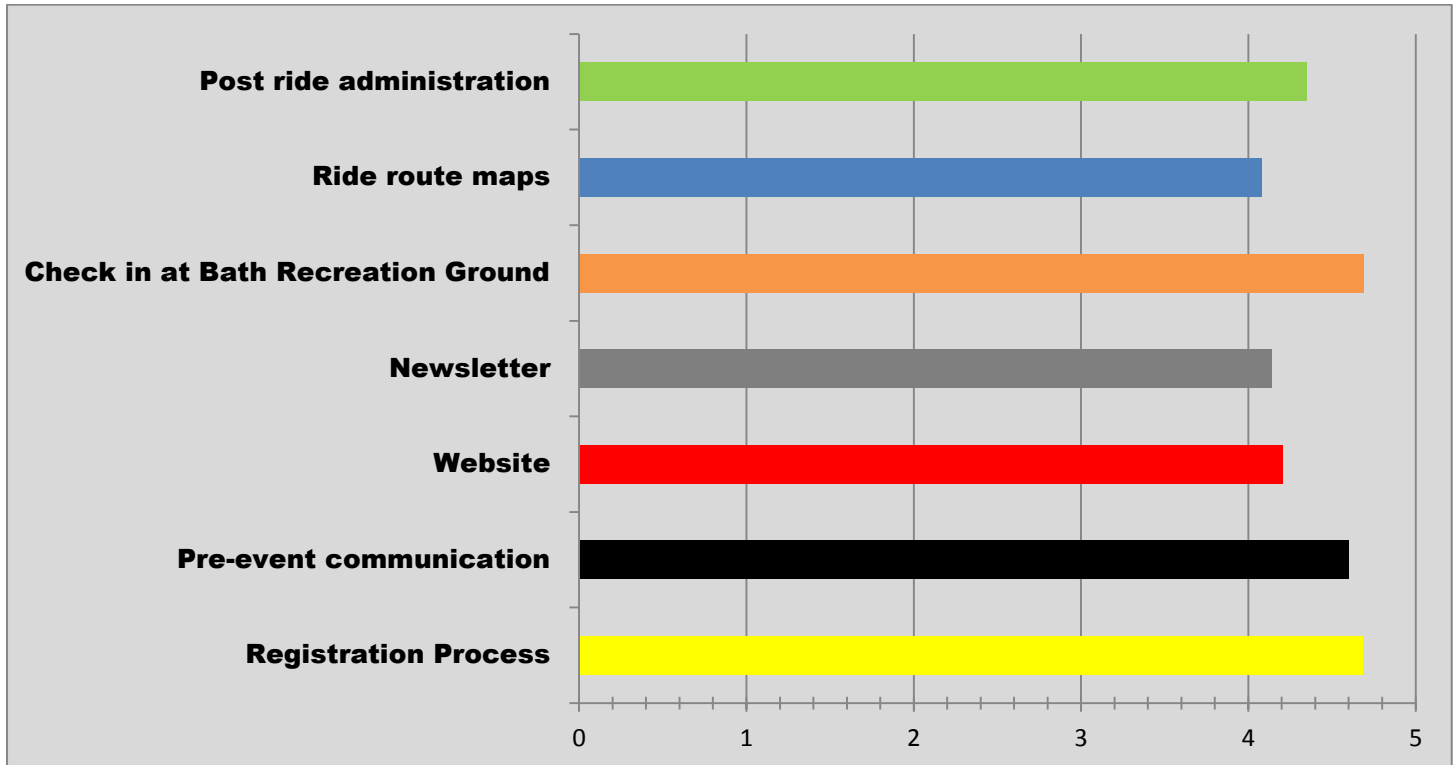

# 2017 Bike Bath Rider Feedback

The results from our 2017 Bike Oxford Rider Survey are summarised below.

## EVENT ADMIN

In the following graph, the rating scales are:

1 – Poor      2 – Weak      3 – Satisfactory      4 - Good      5 – Very Good

## EVENT DAY

In the following graph, the rating scales are:

1 – Poor      2 – Weak      3 – Satisfactory      4 - Good      5 – Very Good